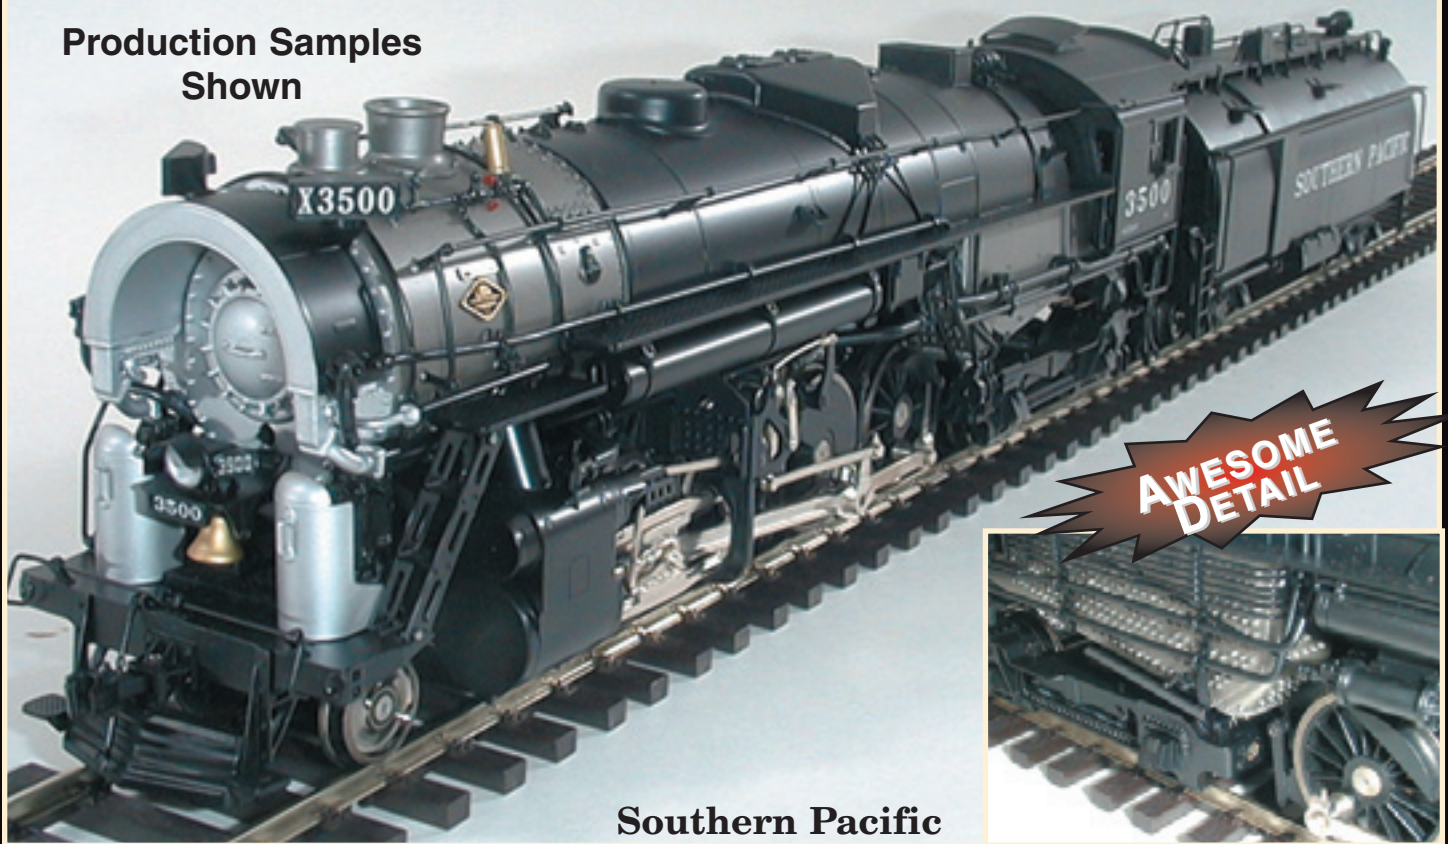

2-8-4 BERKSHIRES

BOSTON & MAINE - SANTA FE - SOUTHERN PACIFIC

Production Samples
Shown

Southern Pacific

Boston & Maine

Santa Fe

These BERKSHIRES originated on the Boston & Maine RR and later appeared on the Southern Pacific and the Santa Fe. These scale models are detailed after the blueprints of the T-1a.

The coffin feedwater heater mounted on the boiler front is one of the most exciting details to ever appear on a locomotive. The 3 Rail models come with Lionel TMCC® with RailSounds, Cruise Control, Coil Coupler and Chuffing Smoke. All of the features that have made 3rd rail models so desirable!