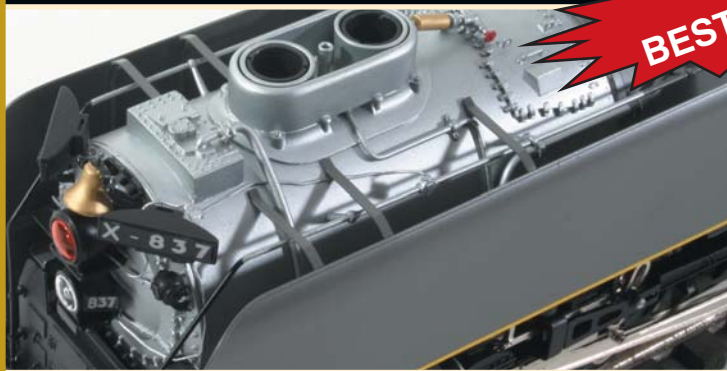

UNION PACIFIC FEF-3

Production Sample: In Service Grey

THE
BEST
DETAIL

Today Version Oil Deck

Sunset Models brings you the best model ever built of the UP 4-8-4 FEF-3. Detailed as it was IN SERVICE Grey #837, or Black #841, or Detailed as it is Today, in Black #844.

These are all brass, Korean built models made by the finest craftsmen in the world. The details on this model will astound you, with opening all weather cab doors, fully functional Gyalite, opening turret hatches, even individual lenses in the marker lights.

Best of all, your model comes with Sunset's famous "Quiet Drive" Mechanism, 9000 Series Pittman Motor and Steel Ball Bearing supported Gear Box. Only the highest quality materials were used to produce this masterpiece of Art and Engineering. Come get your limited edition FEF Today!