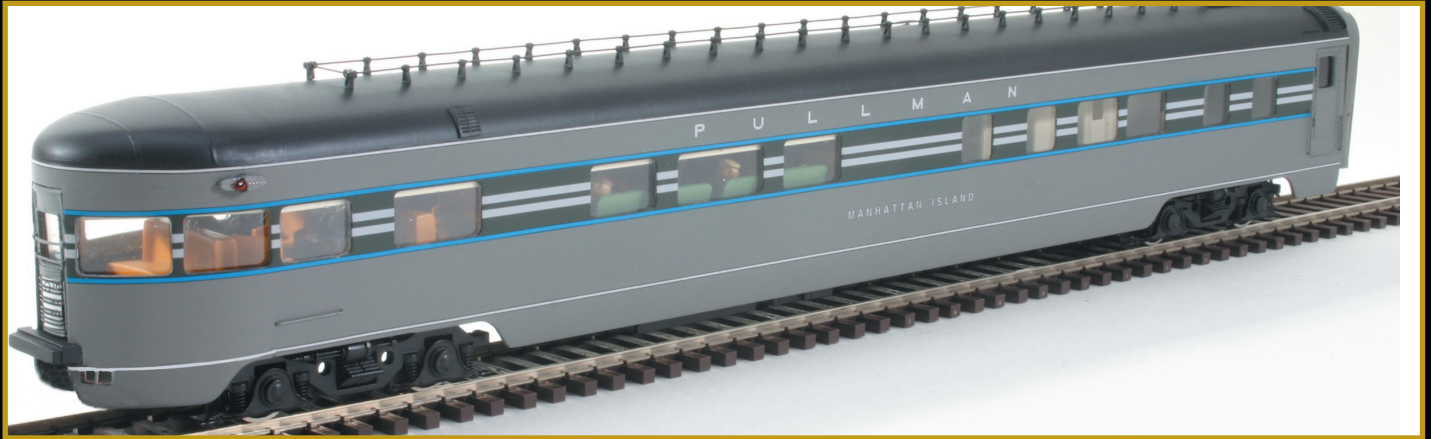

NEW YORK CENTRAL 20TH CENTURY LIMITED

INCREDIBLE
DETAILING

Golden Gate Depot is proud to present, the only all scale, aluminum cars of the NYC 20th Century Limited ever produced. Three different 4 car sets boast full interior detail with figures, flush mounted windows, overhead constant voltage lighting, underbody detail, and highly accurate die cast and brass trucks, hinged vestibule walls with soft rubber diaphragms for close coupling, seam lines on roof for added realism. These full length cars can traverse 072 3 Rail track or 48" 2 Rail track.

Reservations are completely full. These cars are only available through reservations.
Don't miss your chance to own these very special cars.

Call your Dealer or 800-3RD-RAIL Today!
Arriving August 2009