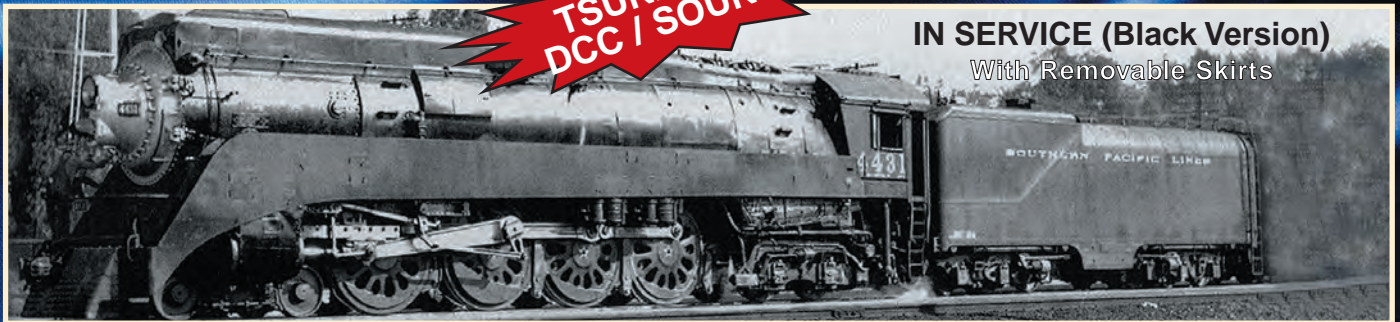

# SP GS-4 4-8-4... LIKE NO OTHER!

"RAILFAIR" Daylight Version #4449

**TSUNAMI 2  
DCC / SOUND**

**IN SERVICE (Black Version)**  
With Removable Skirts

Opening Turret Hatches, Windows, Doors

Freedom Train Version #4449

**30" RADIUS  
COMPATIBLE**

- ALL BRASS CONSTRUCTION - FULL SCALE 80" SPRUNG DRIVERS
- VERY LIMITED PRODUCTION (SERIALIZED ONLY 150 PRODUCED)
- TSUNAMI 2 - DCC WITH INCREDIBLE SOUND - CANON PRECISION MOTOR
- EXTRA RUBBER TIRED DRIVE INCLUDED, KADEE COUPLER INCLUDED