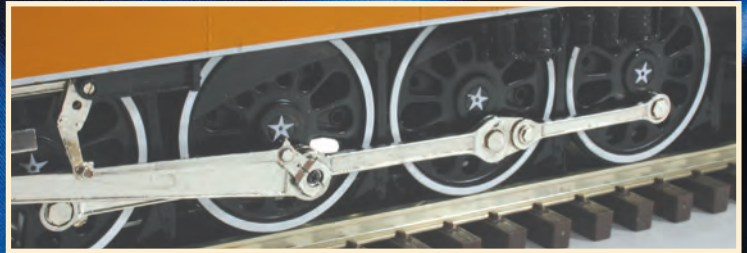

# SP GS-4 4-8-4... LIKE NO OTHER!

"RAILFAIR" Daylight Version #4449

**TSUNAMI 2  
DCC / SOUND**

**IN SERVICE (Black Version)**  
With Removable Skirts

Opening Turret Hatches, Windows, Doors

Freedom Train Version #4449

**30" RADIUS  
COMPATIBLE**

- ALL BRASS CONSTRUCTION - FULL SCALE 80" SPRUNG DRIVERS
- VERY LIMITED PRODUCTION (SERIALIZED ONLY 150 PRODUCED)
- TSUNAMI 2 - DCC WITH INCREDIBLE SOUND - CANON PRECISION MOTOR
- EXTRA RUBBER TIRED DRIVE INCLUDED, KADEE COUPLER INCLUDED