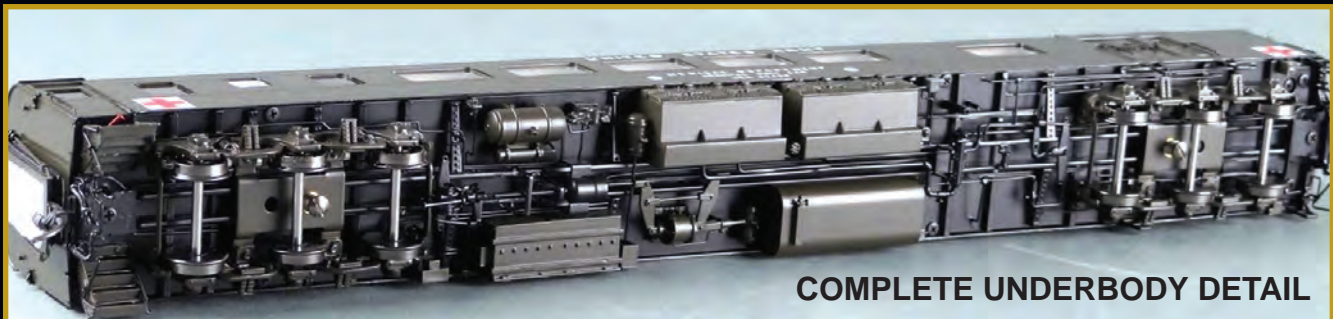

US ARMY

HOSPITAL - SURGERY - COMMUNICATION

US ARMY HOSPITAL CAR

**SUPER BRASS
DETAILING**

GEN. ALBERT J MYER - COMMUNICATION CAR

COMPLETE UNDERBODY DETAIL

Pictures Courtesy of: Brasstrains.com

Announcing the Pullman Army Hospital Cars in "Life-Time" Brass with stunning LED lighted interior complete underbody detail. Sunset is producing the Hospital, Surgery and Communication Cars. These cars ran on every railroad during WWII, carrying wounded to Army and civilian hospitals. Make your complete Hospital Train with these cars. Great with your "Troop Sleepers". Built to your reservations. Reserve Today!!!