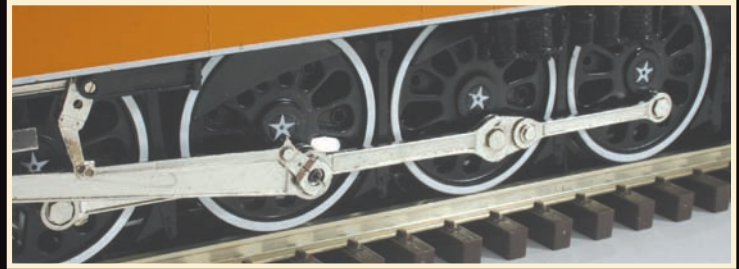

SP GS-4 4-8-4 LIKE NONE OTHER!

Daylight Sample

WORKING MARS LIGHT

Black Version - With Removable Skirts

Opening Turret Hatch - Windows - Cab Door

Freedom Train Colors

ALL BRASS CONSTRUCTION - FULL SCALE 80" SPRUNG DRIVERS
VERY LIMITED PRODUCTION (25 OF EACH TYPE) - WORKING MARS LIGHT
3 RAIL HAS REAL GS-4 WHISTLE AND CHUFFING RAILSOUNDS WITH TMCC