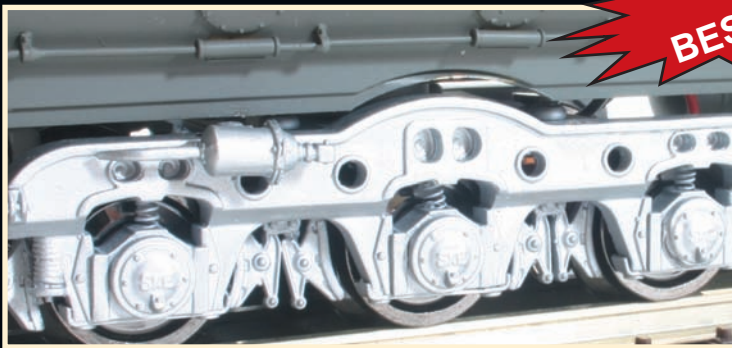

# UNION PACIFIC AUXILIARY WATER TENDERS

Production Sample: 3R Yellow

THE  
BEST  
DETAIL

Union Pacific Auxiliary Water Tenders were used behind the UP Big Boy, UP Challenger and UP FEFs.

Sunset Models is proud to announce this SUPER DETAILED All brass model of this famous and versatile water tender.

Notice the see-through top decking and even see-through steps. The highly detailed brass trucks are fully sprung.

3 Rail Tenders Come with Electric Railroad Mini Commander EX. You can independently control the coil couplers and back up light with TMCC, or Legacy. The back up light is directional.