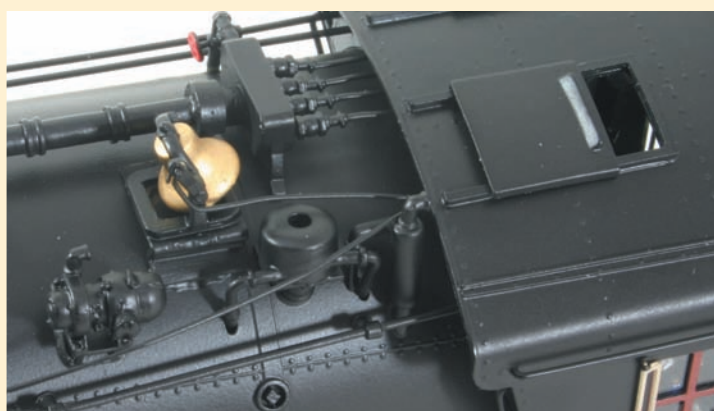

# N&W Y-6a and Y-6b

Production: Y-6b

THE  
BEST  
DETAIL

Production Sample: Y-6a

Sunset Models is proud to present to you in O Scale these stunning, highly accurate scale models in Life-Time Brass.

These Korean built models are made by the finest craftsmen in the world. The details on this model will astound you.

These models come with Sunset's famous "Quiet Drive" Mechanism, 9000 Series Pittman Motor and Steel Ball Bearing supported Gear Box. Only the highest quality materials were used to produce this masterpiece of Art and Engineering. This is a limited production.