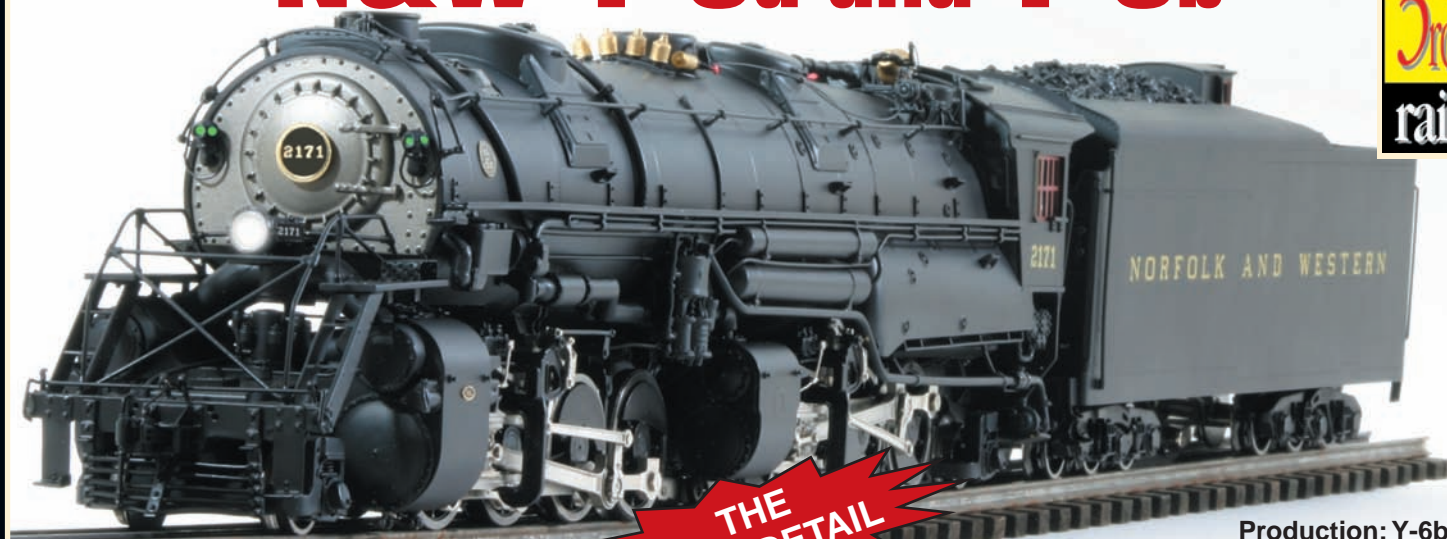

# N&W Y-6a and Y-6b

Production: Y-6b

THE  
BEST  
DETAIL

Production Sample: Y-6a

Sunset Models is proud to present to you in O Scale these stunning, highly accurate scale models in Life-Time Brass.

These Korean built models are made by the finest craftsmen in the world. The details on this model will astound you.

These models come with Sunset's famous "Quiet Drive" Mechanism, 9000 Series Pittman Motor and Steel Ball Bearing supported Gear Box. Only the highest quality materials were used to produce this masterpiece of Art and Engineering. This is a limited production.