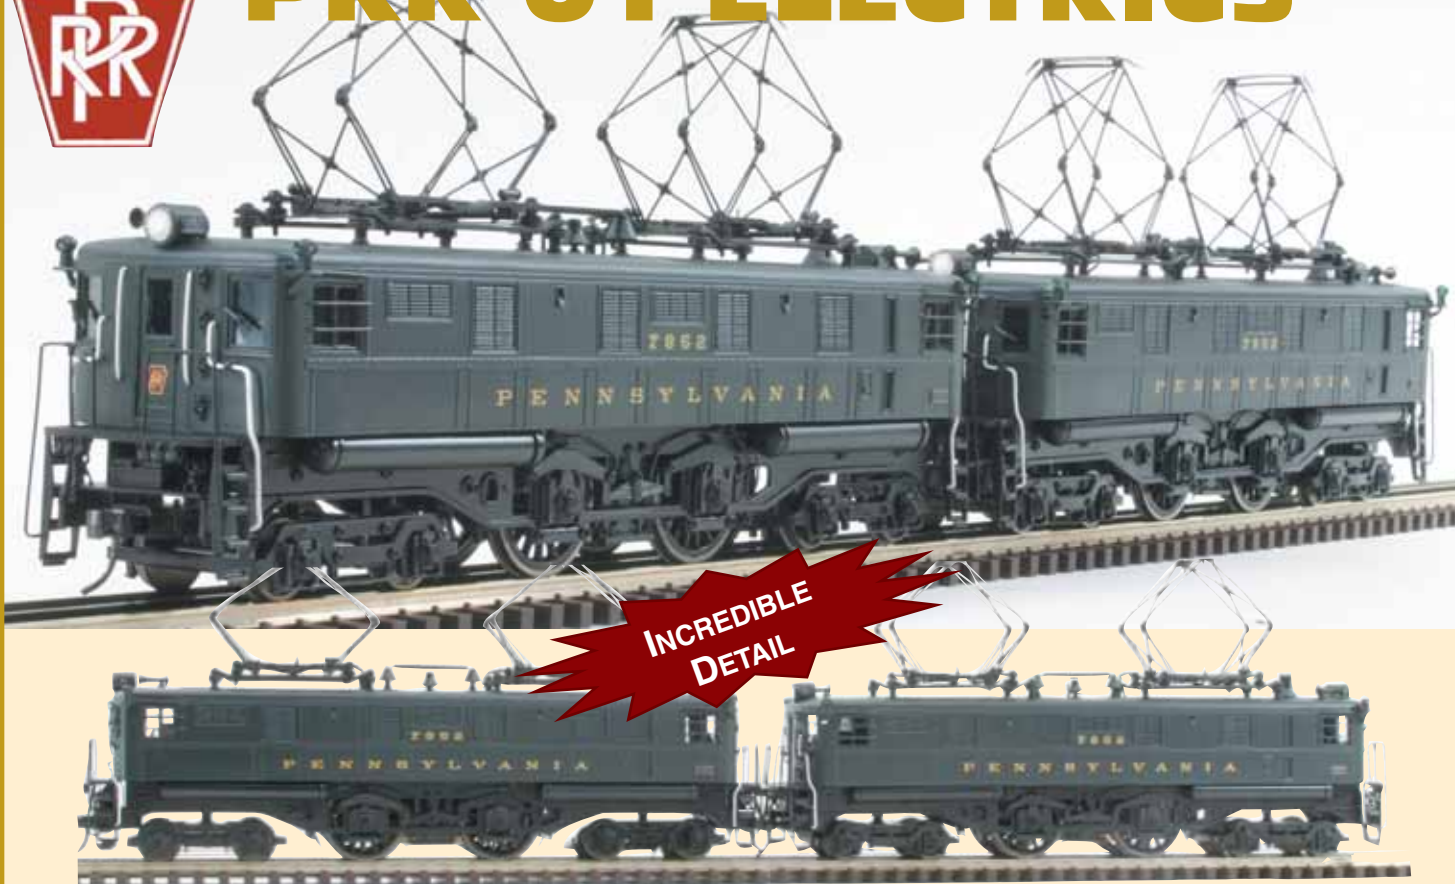

PRR 01 ELECTRICS

**2 UNIQUE SETS: 01 AND 01A GET BOTH!
(DIFFER BY VENT PATTERN AND CAB NUMBERS)**

Sunset Models has reproduced these **PRR 01s** in stunning life-time brass. Designed to run on 48" radius O Scale or 042 3 rail track, these models are a must for any collector or operator. Available as O1, AND O1A. (DIFFERENT VENT PATTERN AND CAB NUMBERS)